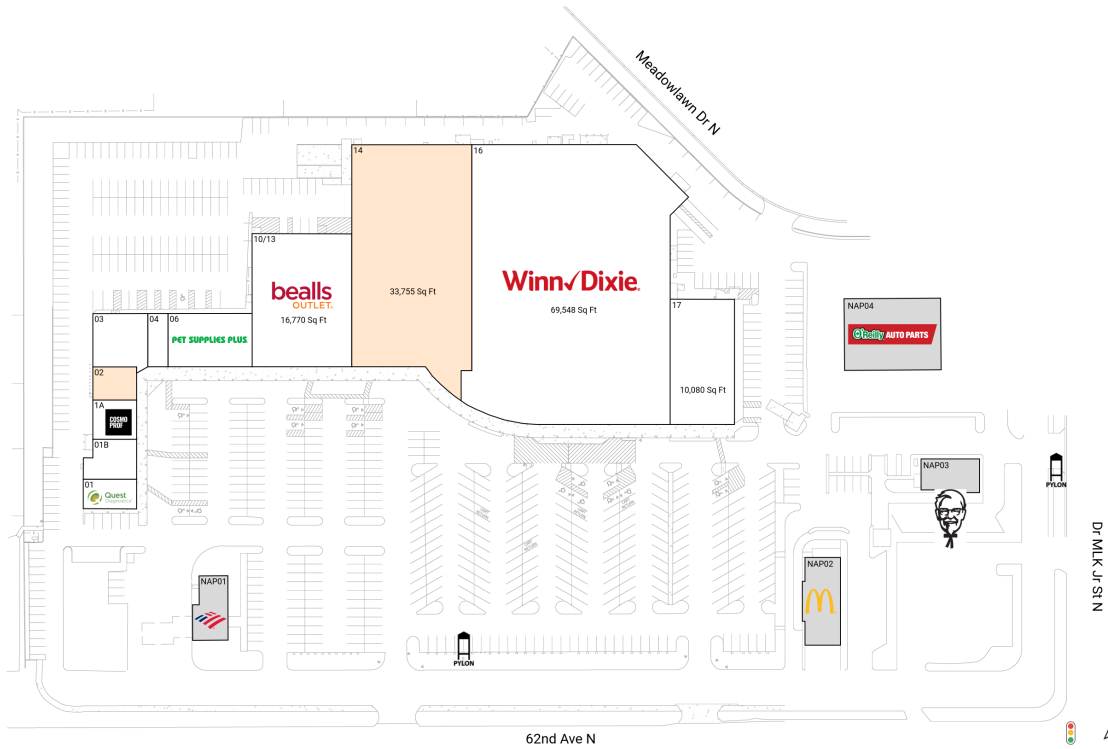

Rutland Plaza - St. Petersburg

1049 62nd Ave. N | St. Petersburg, FL 33702

Pinellas County Tampa-St. Petersburg-Clearwater, FL 149,562 Sq Ft

27.8295, -82.6492

Available Spaces

02 1,750 Sq Ft 360° 14 33,755 Sq Ft 360°

Current Tenants Space size listed in square feet

01	Quest Diagnostics	2,000
01B	Ninja Academy of Martial Arts	2,459
1A	CosmoProf	2,200
03	Slizzy McGee's	3,860
04	Pure Nail Bar	1,340
06	Pet Supplies Plus	5,800
10/13	Bealls Outlet	16,770
16	Winn-Dixie	69,548
17	Big Apple Buffet	10,080
NAP01	Bank of America	0
NAP02	McDonald's	0
NAP03	KFC	0
NAP04	O'Reilly Auto Parts	0

This site plan is for illustrative and information purposes only, showing the general layout of the shopping center; and is not a legal survey. Brixmor makes no representation or warranty that the shopping center is exactly as depicted as site conditions and tenant mix are subject to change over time. 1855M